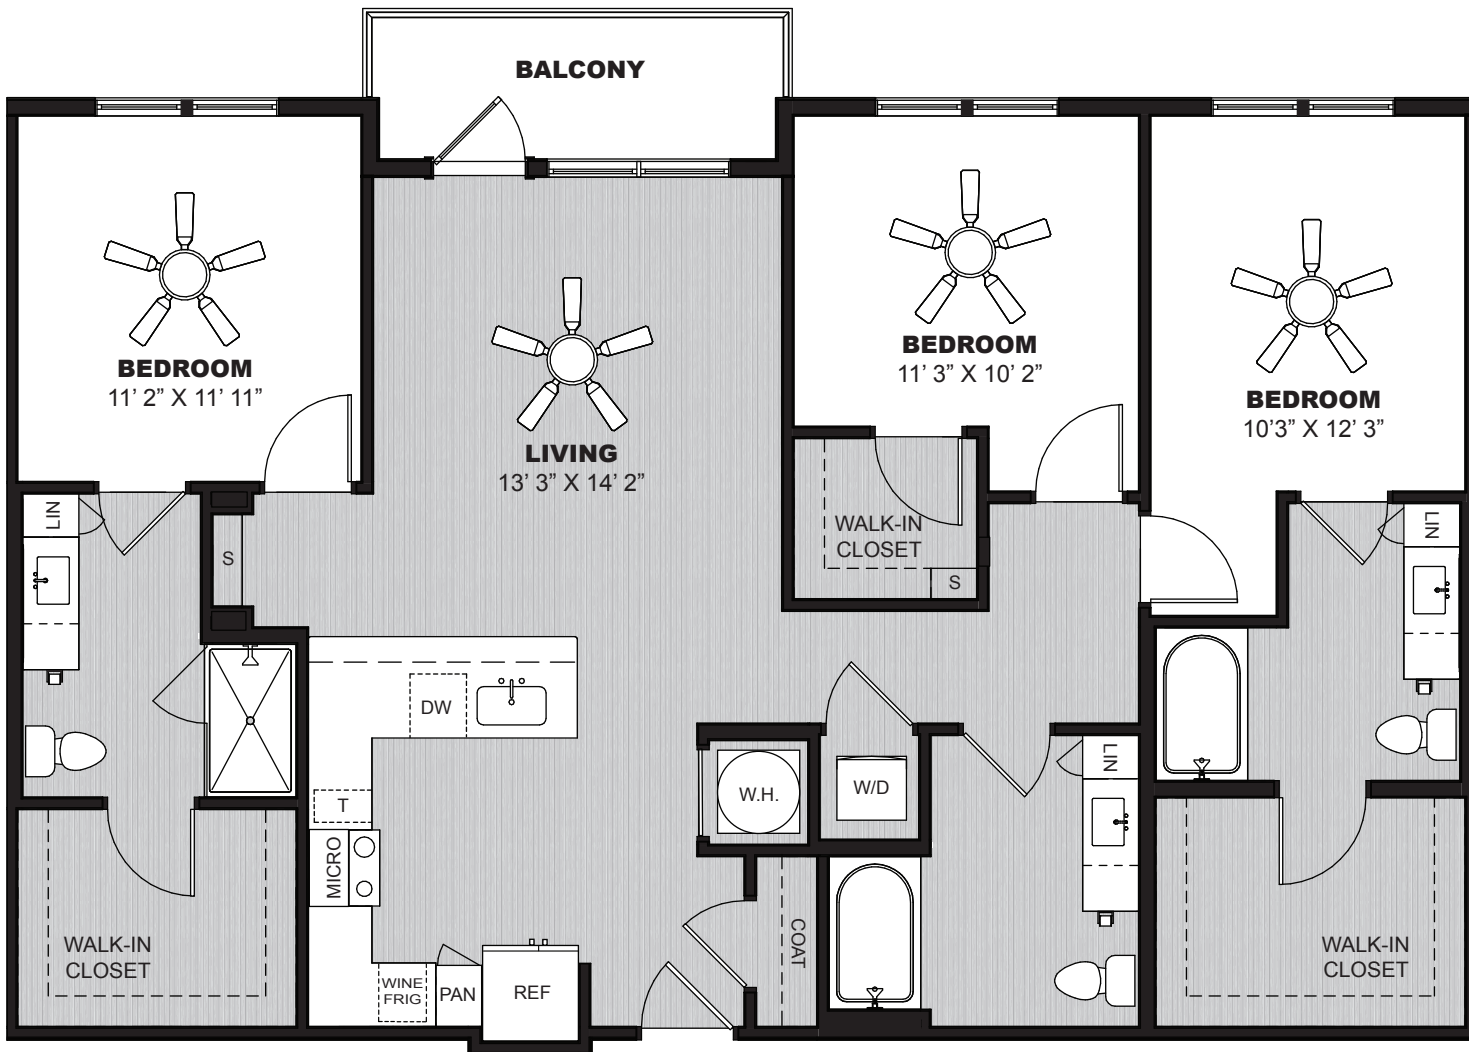

ALEXAN RESEARCHPARK

C2

ELIZABETH | 3 BED | 3 BATH | 1446 SQ FT

FLOOR PLANS ARE ARTIST'S RENDERINGS AND ARE FOR MARKETING PURPOSES AND ARE TO BE USED AS A GUIDE ONLY. ALL DIMENSIONS ARE APPROXIMATE. WINDOW, DOOR, AND COLUMN PLACEMENTS, BALCONY CONFIGURATION, CLOSET SIZES, UNIT FEATURES, AND ACTUAL PRODUCT AND SPECIFICATIONS MAY VARY SLIGHTLY WITHIN EACH PLAN. PRICES AND AVAILABILITY ARE SUBJECT TO CHANGE. AT YOUR REQUEST, WE ARE HAPPY TO DISCUSS SPECIFIC UNIT MODIFICATIONS OR ACCOMMODATIONS.