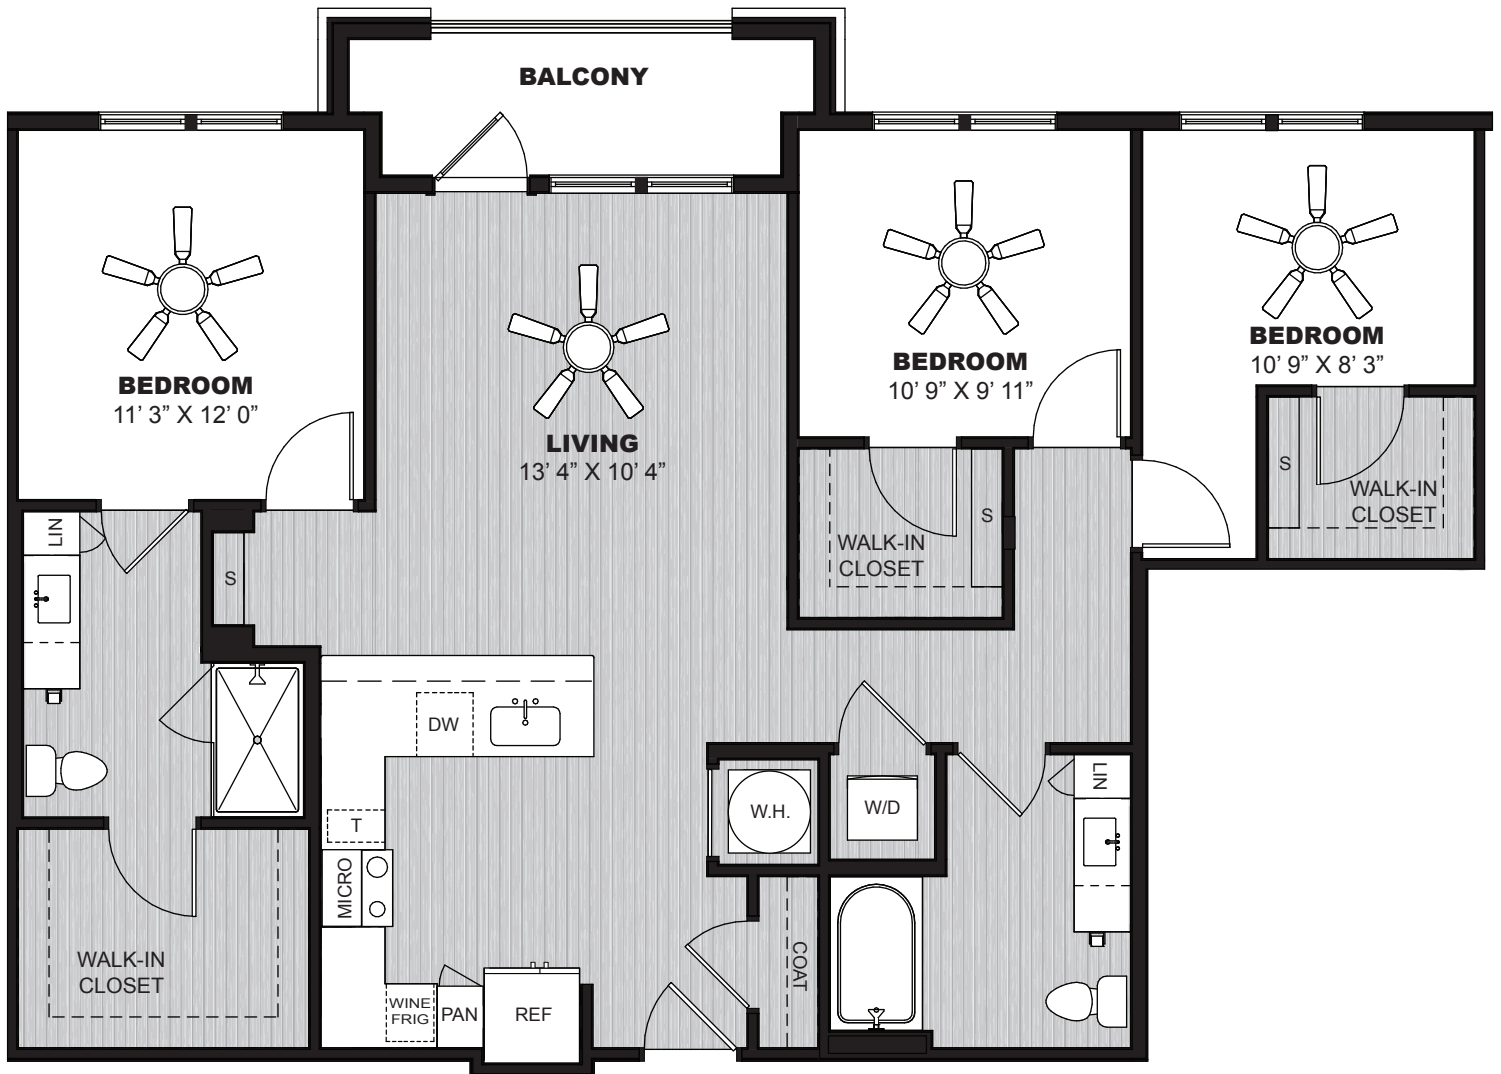

ALEXAN RESEARCHPARK

C1, C1.1

CHARLOTTE | 3 BED | 2 BATH | 1271 SQ FT

FLOOR PLANS ARE ARTIST'S RENDERINGS AND ARE FOR MARKETING PURPOSES AND ARE TO BE USED AS A GUIDE ONLY. ALL DIMENSIONS ARE APPROXIMATE. WINDOW, DOOR, AND COLUMN PLACEMENTS, BALCONY CONFIGURATION, CLOSET SIZES, UNIT FEATURES, AND ACTUAL PRODUCT AND SPECIFICATIONS MAY VARY SLIGHTLY WITHIN EACH PLAN. PRICES AND AVAILABILITY ARE SUBJECT TO CHANGE. AT YOUR REQUEST, WE ARE HAPPY TO DISCUSS SPECIFIC UNIT MODIFICATIONS OR ACCOMMODATIONS.