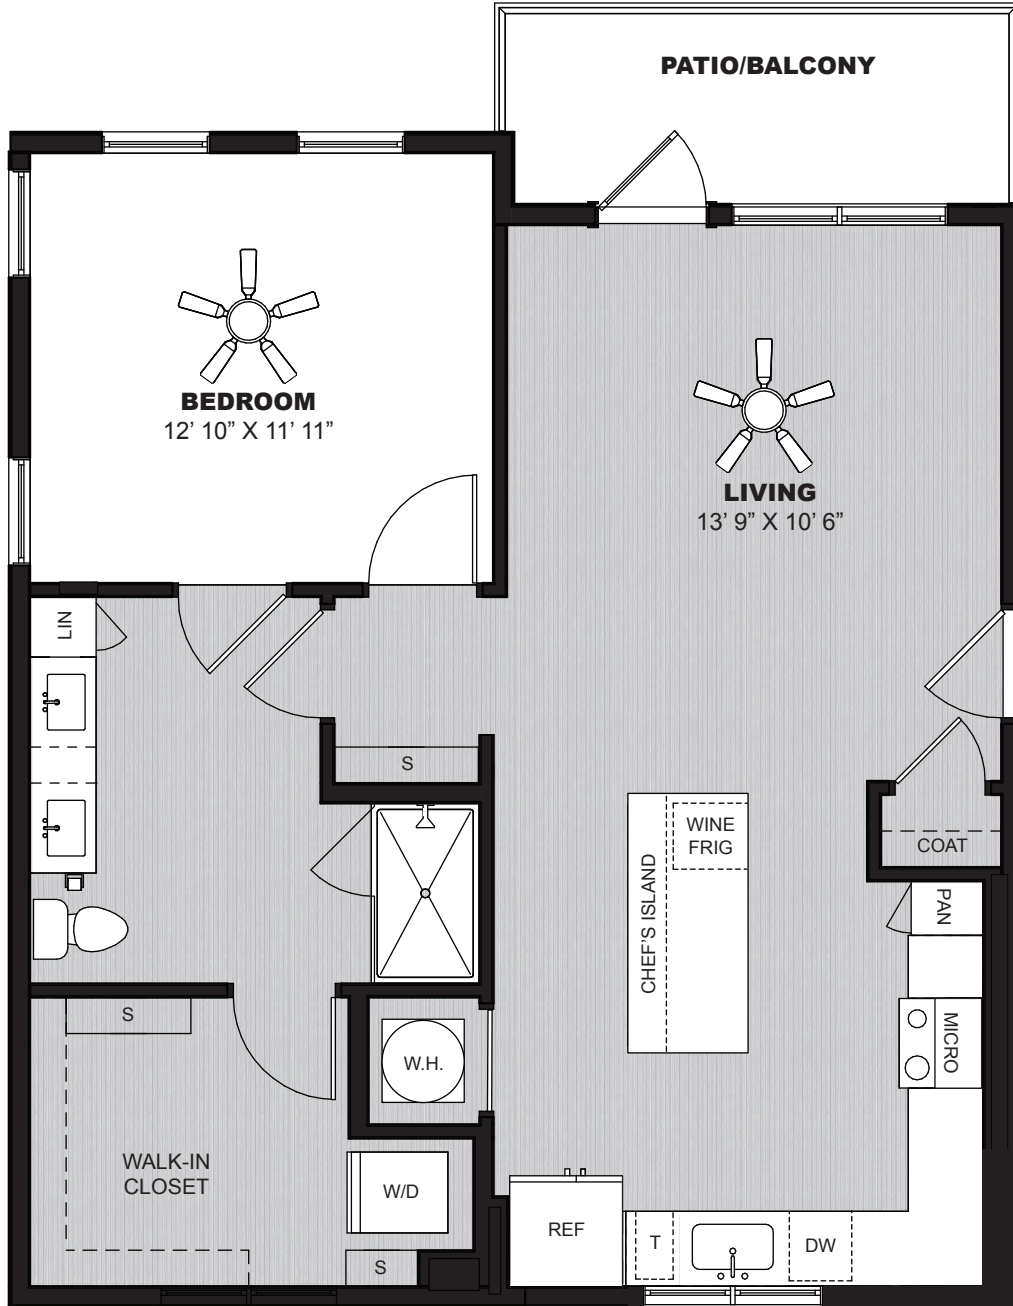

ALEXAN RESEARCHPARK

A12

EDWARD | 1 BED | 1 BATH | 882 SQ FT

FLOOR PLANS ARE ARTIST'S RENDERINGS AND ARE FOR MARKETING PURPOSES AND ARE TO BE USED AS A GUIDE ONLY. ALL DIMENSIONS ARE APPROXIMATE. WINDOW, DOOR, AND COLUMN PLACEMENTS, BALCONY CONFIGURATION, CLOSET SIZES, UNIT FEATURES, AND ACTUAL PRODUCT AND SPECIFICATIONS MAY VARY SLIGHTLY WITHIN EACH PLAN. PRICES AND AVAILABILITY ARE SUBJECT TO CHANGE. AT YOUR REQUEST, WE ARE HAPPY TO DISCUSS SPECIFIC UNIT MODIFICATIONS OR ACCOMODATIONS.