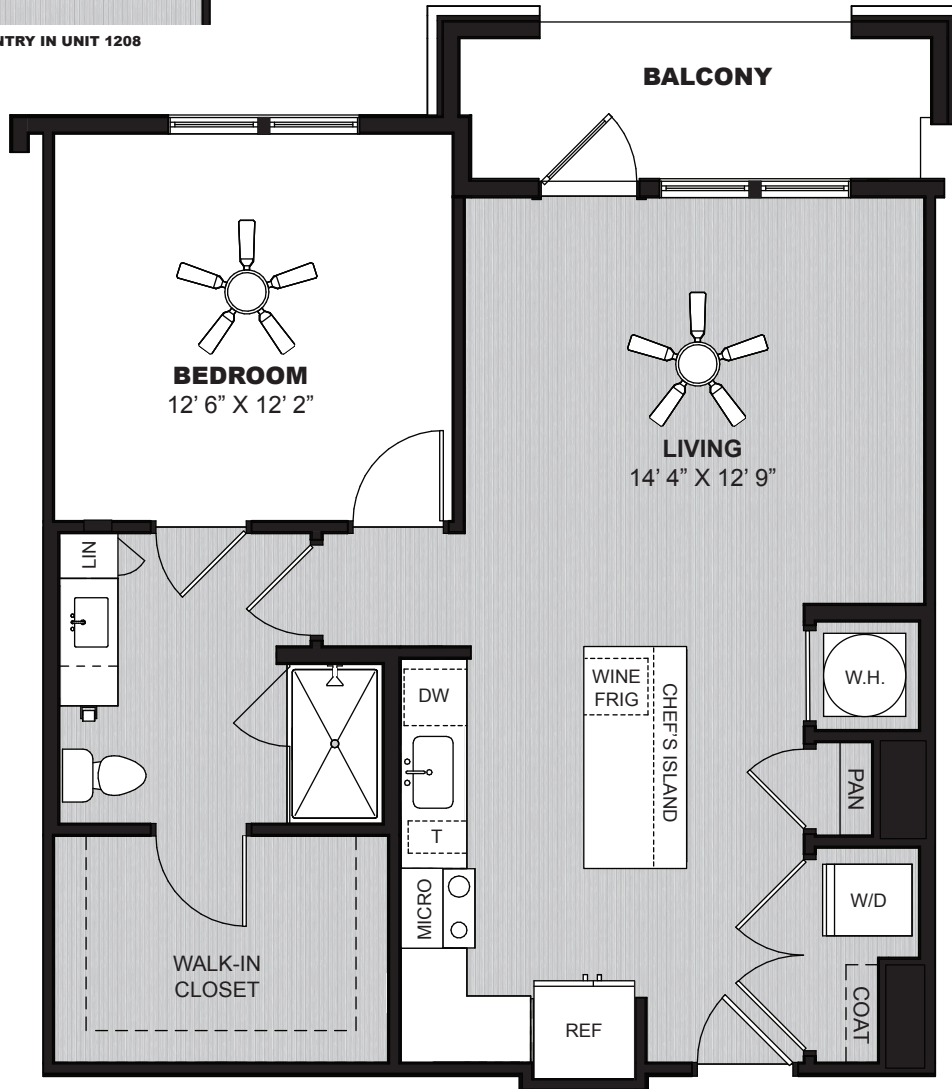

# ALEXAN RESEARCHPARK

DUAL ENTRY IN UNIT 1208

A10, A10.1, A10.2

**LOUIS | 1 BED | 1 BATH | 813 SQ FT**

FLOOR PLANS ARE ARTIST'S RENDERINGS AND ARE FOR MARKETING PURPOSES AND ARE TO BE USED AS A GUIDE ONLY. ALL DIMENSIONS ARE APPROXIMATE. WINDOW, DOOR, AND COLUMN PLACEMENTS, BALCONY CONFIGURATION, CLOSET SIZES, UNIT FEATURES, AND ACTUAL PRODUCT AND SPECIFICATIONS MAY VARY SLIGHTLY WITHIN EACH PLAN. PRICES AND AVAILABILITY ARE SUBJECT TO CHANGE. AT YOUR REQUEST, WE ARE HAPPY TO DISCUSS SPECIFIC UNIT MODIFICATIONS OR ACCOMMODATIONS.