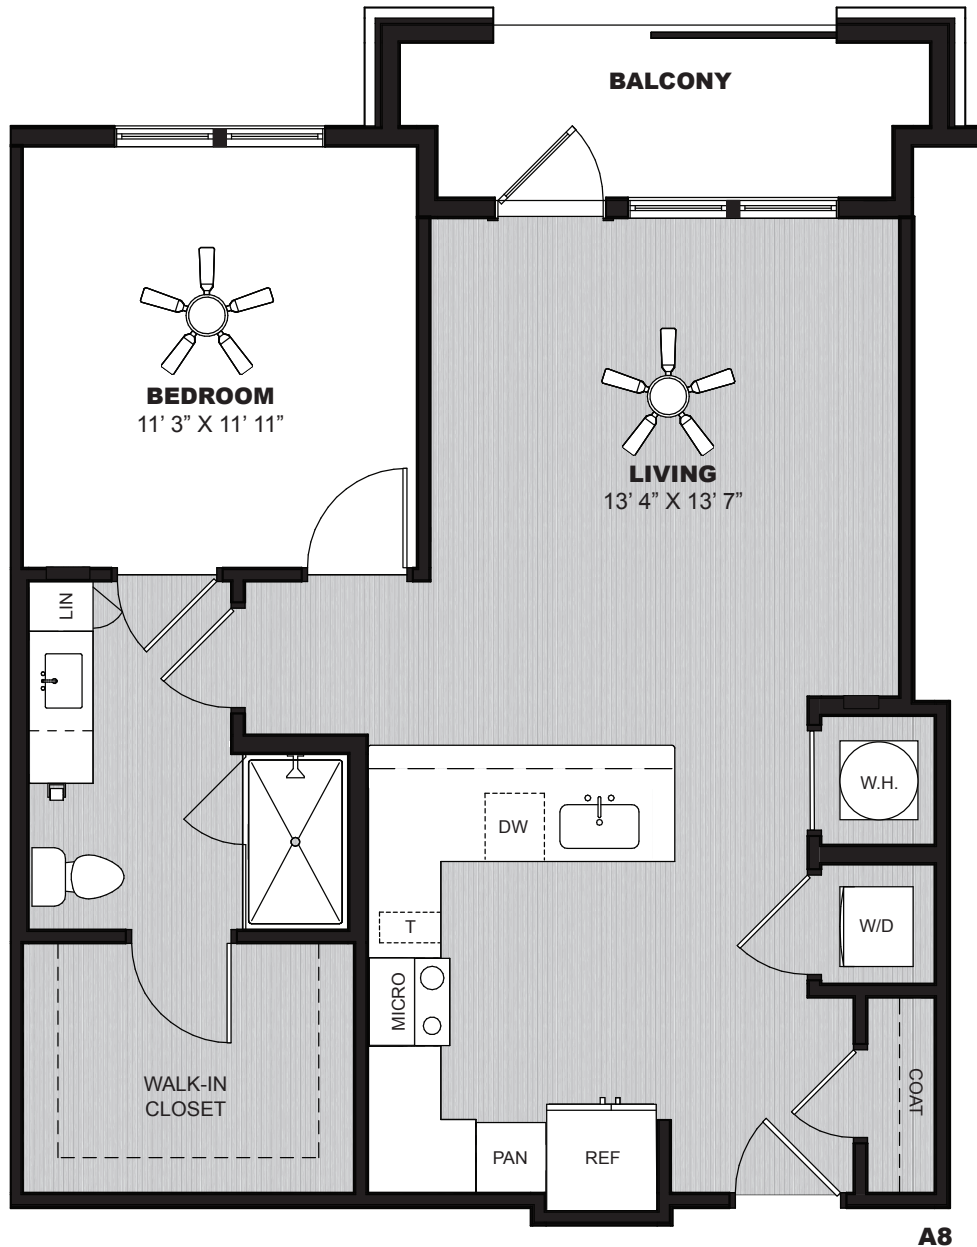

ALEXAN RESEARCHPARK

ANNE | 1 BED | 1 BATH | 776 SQ FT

FLOOR PLANS ARE ARTIST'S RENDERINGS AND ARE FOR MARKETING PURPOSES AND ARE TO BE USED AS A GUIDE ONLY. ALL DIMENSIONS ARE APPROXIMATE. WINDOW, DOOR, AND COLUMN PLACEMENTS, BALCONY CONFIGURATION, CLOSET SIZES, UNIT FEATURES, AND ACTUAL PRODUCT AND SPECIFICATIONS MAY VARY SLIGHTLY WITHIN EACH PLAN. PRICES AND AVAILABILITY ARE SUBJECT TO CHANGE. AT YOUR REQUEST, WE ARE HAPPY TO DISCUSS SPECIFIC UNIT MODIFICATIONS OR ACCOMMODATIONS.