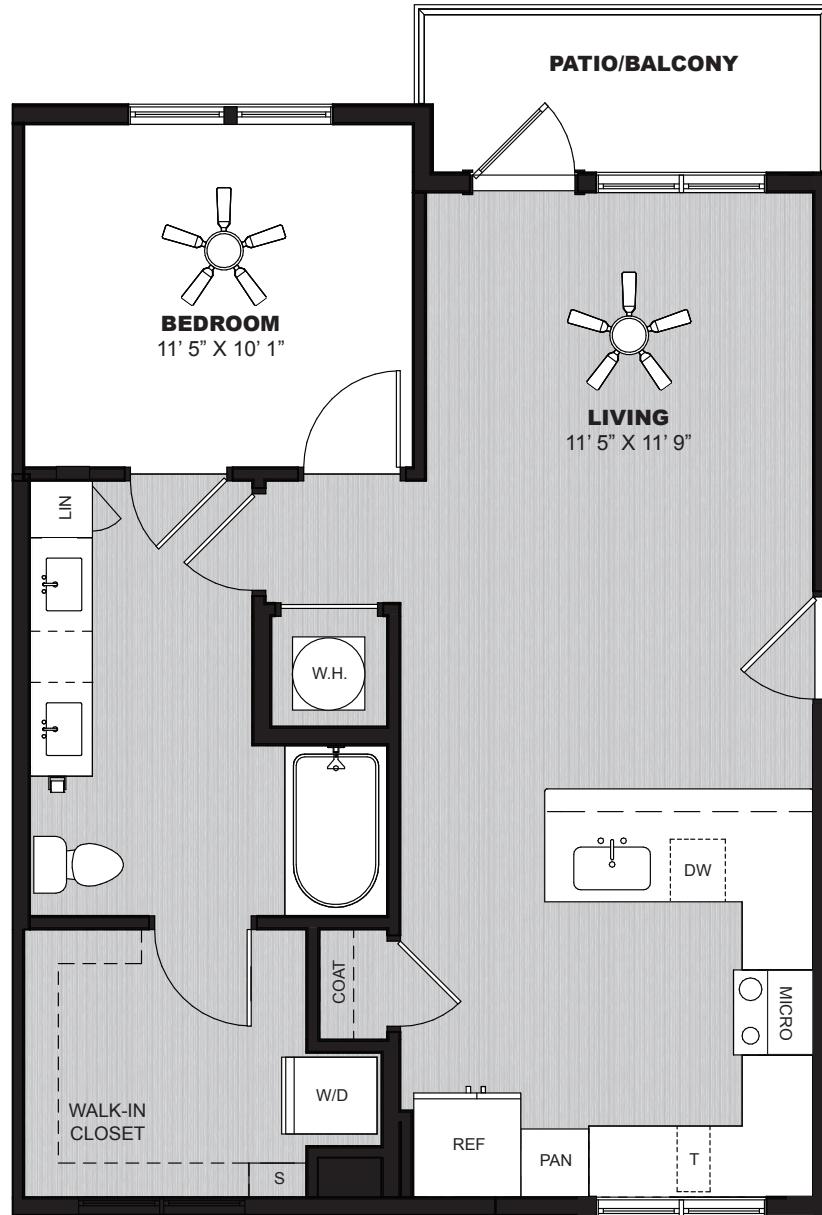

ALEXAN RESEARCHPARK

A7

ARCHIE | 1 BED | 1 BATH | 757 SQ FT

FLOOR PLANS ARE ARTIST'S RENDERINGS AND ARE FOR MARKETING PURPOSES AND ARE TO BE USED AS A GUIDE ONLY. ALL DIMENSIONS ARE APPROXIMATE. WINDOW, DOOR, AND COLUMN PLACEMENTS, BALCONY CONFIGURATION, CLOSET SIZES, UNIT FEATURES, AND ACTUAL PRODUCT AND SPECIFICATIONS MAY VARY SLIGHTLY WITHIN EACH PLAN. PRICES AND AVAILABILITY ARE SUBJECT TO CHANGE. AT YOUR REQUEST, WE ARE HAPPY TO DISCUSS SPECIFIC UNIT MODIFICATIONS OR ACCOMMODATIONS.