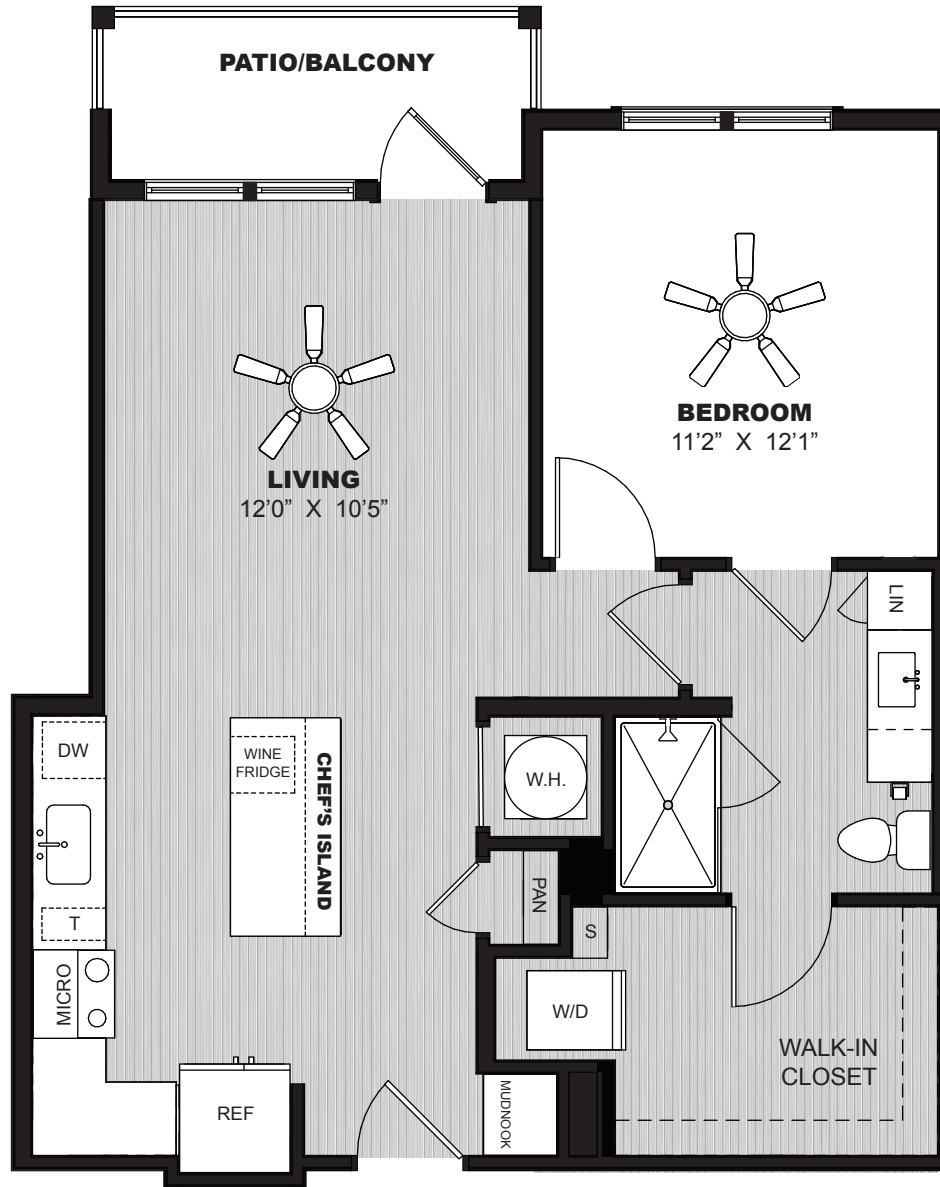

ALEXAN RESEARCHPARK

A1, A1.1

GRACE | 1 BED | 1 BATH | 738 SQ FT

FLOOR PLANS ARE ARTIST'S RENDERINGS AND ARE FOR MARKETING PURPOSES AND ARE TO BE USED AS A GUIDE ONLY. ALL DIMENSIONS ARE APPROXIMATE. WINDOW, DOOR, AND COLUMN PLACEMENTS, BALCONY CONFIGURATION, CLOSET SIZES, UNIT FEATURES, AND ACTUAL PRODUCT AND SPECIFICATIONS MAY VARY SLIGHTLY WITHIN EACH PLAN. PRICES AND AVAILABILITY ARE SUBJECT TO CHANGE. AT YOUR REQUEST, WE ARE HAPPY TO DISCUSS SPECIFIC UNIT MODIFICATIONS OR ACCOMMODATIONS.